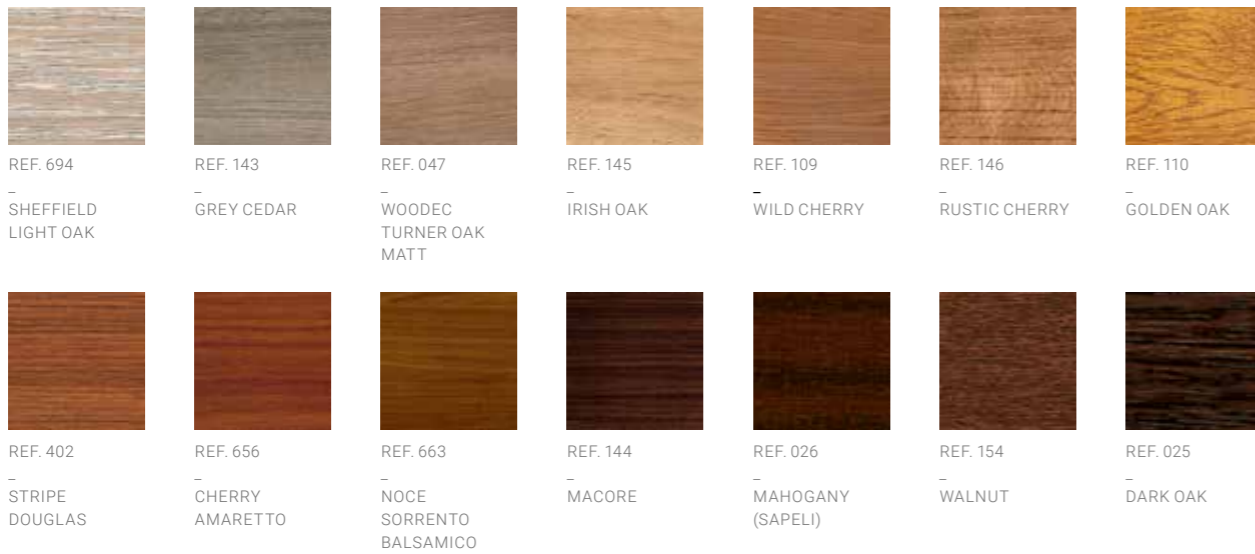

Foiling

A RANGE OF FOILS AVAILABLE IN 50 COLOURS

Different profile base colours are available, creating aesthetic uniformity between the profile base colour and foil colours. The Elegant series is available in two mass colours, white (traffic white, ref. 003) and cream* (cream, ref. 096), and one semi-finish mass colour: dark grey (ambient grey, ref. 934).

The Elegant series features a broad range of foils for every style and taste. The colours are divided into four categories: natural wood, coloured wood, solids and metallics. The new colour palette lists all foils by category and in a logical colour order.

*Selected profiles

NATURAL WOOD

COLOURED WOOD

SOLIDS

METALLIC LOOKS